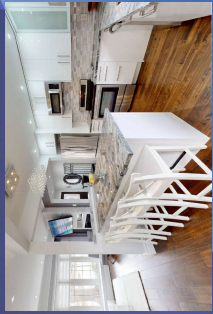

# 25 MCMANUS RD

ETOBICOKE, TORONTO

Nature in the city. Spacious bungalow offering over 2,000 sq. ft. of finished living space with 3+3 bedrooms, 3 full washrooms, 2 full kitchens, a kitchenette, and 3 separate entrances. Ideal for in-laws, multi-generational living or a large family. The standout feature is the exceptional backyard retreat backing onto Alex Marchetti Park, offering a peaceful ravine-like setting with mature trees, fruit trees, veggie garden, gazebo, sauna, shed, and expansive lawn space. Close to Highways 401, 400, and 427, approximately 10 minutes to Pearson Airport, and within walking distance to shops, restaurants, and supermarkets.