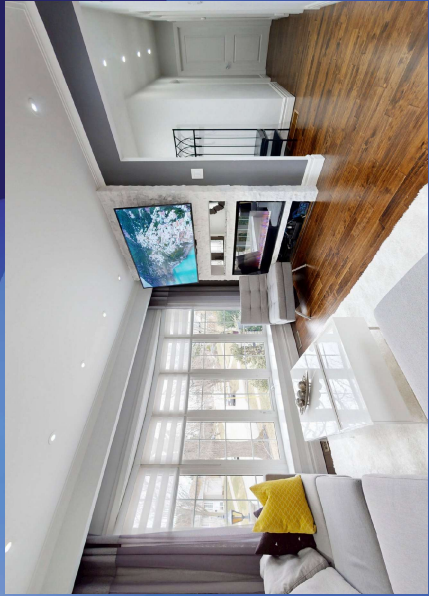

# 25 MCMANUS RD

ETOBICOKE, TORONTO

Nature in the city. Spacious bungalow offering over 2,000 sq. ft. of finished living space with 3+3 bedrooms, 3 full washrooms, 2 full kitchens, a kitchenette, and 3 separate entrances. Ideal for in-laws, multi-generational living or a large family. The standout feature is the exceptional backyard retreat backing onto Alex Marchetti Park, offering a peaceful ravine-like setting with mature trees, fruit trees, veggie garden, gazebo, sauna, shed, and expansive lawn space. Close to Highways 401, 400, and 427, approximately 10 minutes to Pearson Airport, and within walking distance to shops, restaurants, and supermarkets.