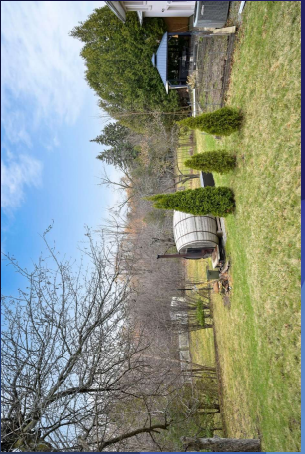

# 25 MCMANUS RD

ETOBICOKE, TORONTO

Nature in the city. Spacious bungalow offering over 2,000 sq. ft. of finished living space with 3+3 bedrooms, 3 full washrooms, 2 full kitchens, a kitchenette, and 3 separate entrances. Ideal for in-laws, multi-generational living or a large family. The standout feature is the exceptional backyard retreat backing onto Alex Marchetti Park, offering a peaceful ravine-like setting with mature trees, fruit trees, veggie garden, gazebo, sauna, shed, and expansive lawn space. Close to Highways 401, 400, and 427, approximately 10 minutes to Pearson Airport, and within walking distance to shops, restaurants, and supermarkets.